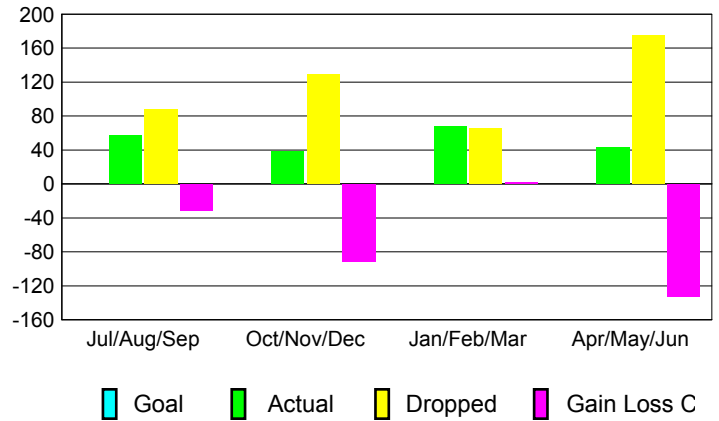

Membership Results 2012-2013
Goal, New, Dropped, Gain/Loss